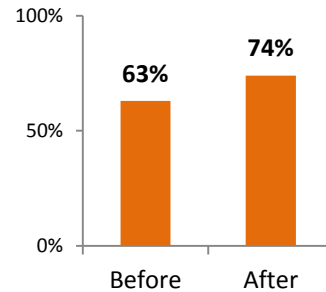

5 Fruits and Vegetables

2 Hours of Screen Time or Less

1 Hour or More of Physical Activity

0 Sugary Drinks

Cottonwood Elementary

Student responses:
Before=54; After=31
Students from two
4th grade & one
3rd/4th grade class

West Hills Elementary

Student responses:
Before=33; After=29
Students from one
3rd grade class