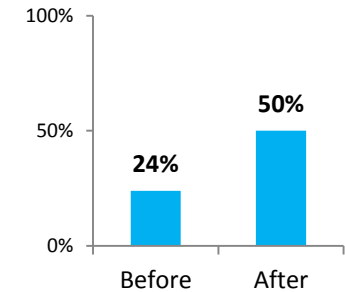

5 Fruits and Vegetables

2 Hours of Screen Time or Less

1 Hour or More of Physical Activity

0 Sugary Drinks

Cottonwood Elementary

Student responses:
Before=54; After=31
Students from two
4th grade & one
3rd/4th grade class