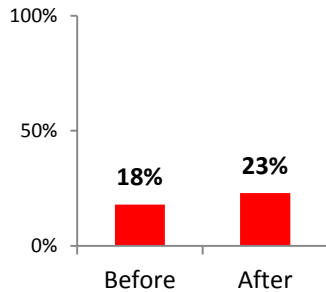

5 Fruits and Vegetables

2 Hours of Screen Time or Less

1 Hour or More of Physical Activity

0 Sugary Drinks

Cottonwood Elementary

Student responses:
Before=54; After=31
Students from two
4th grade & one
3rd/4th grade class