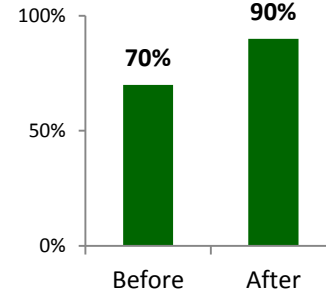

5 Fruits and Vegetables

2 Hours of Screen Time or Less

1 Hour or More of Physical Activity

0 Sugary Drinks

Cottonwood Elementary

Student responses:
Before=54; After=31
Students from two
4th grade & one
3rd/4th grade class