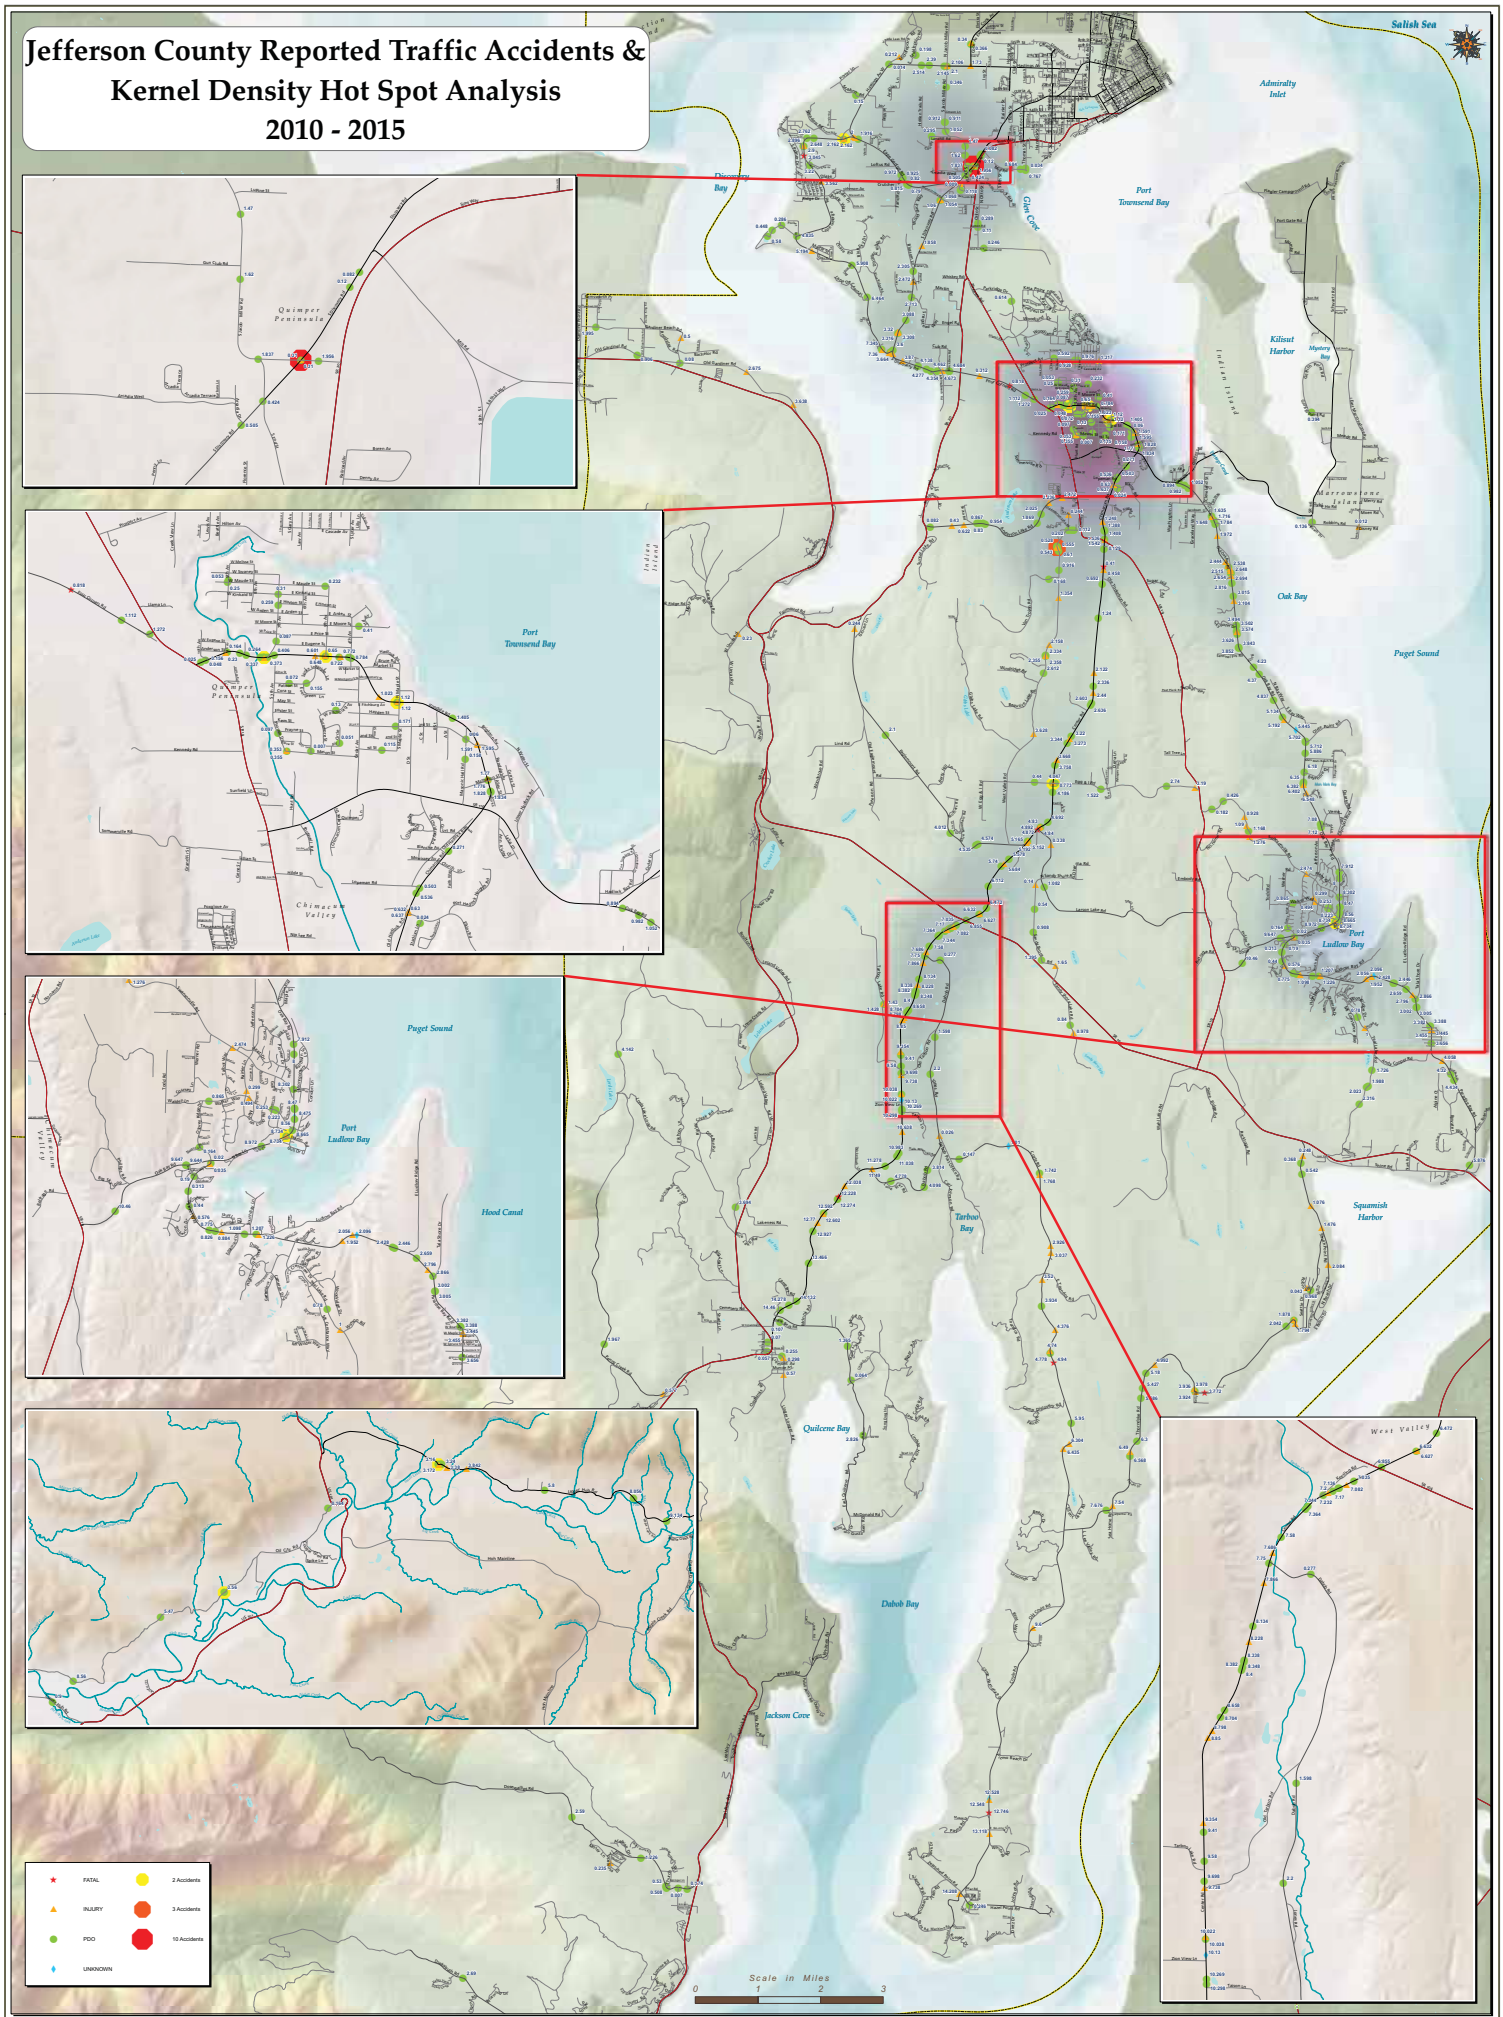

# Jefferson County Reported Traffic Accidents & Kernel Density Hot Spot Analysis 2010 - 2015

- ★ FATAL
- ▲ INJURY
- PDO
- ◆ UNKNOWN
- 2 Accidents
- 3 Accidents
- 10 Accidents

Scale in Miles  
0 1 2 3