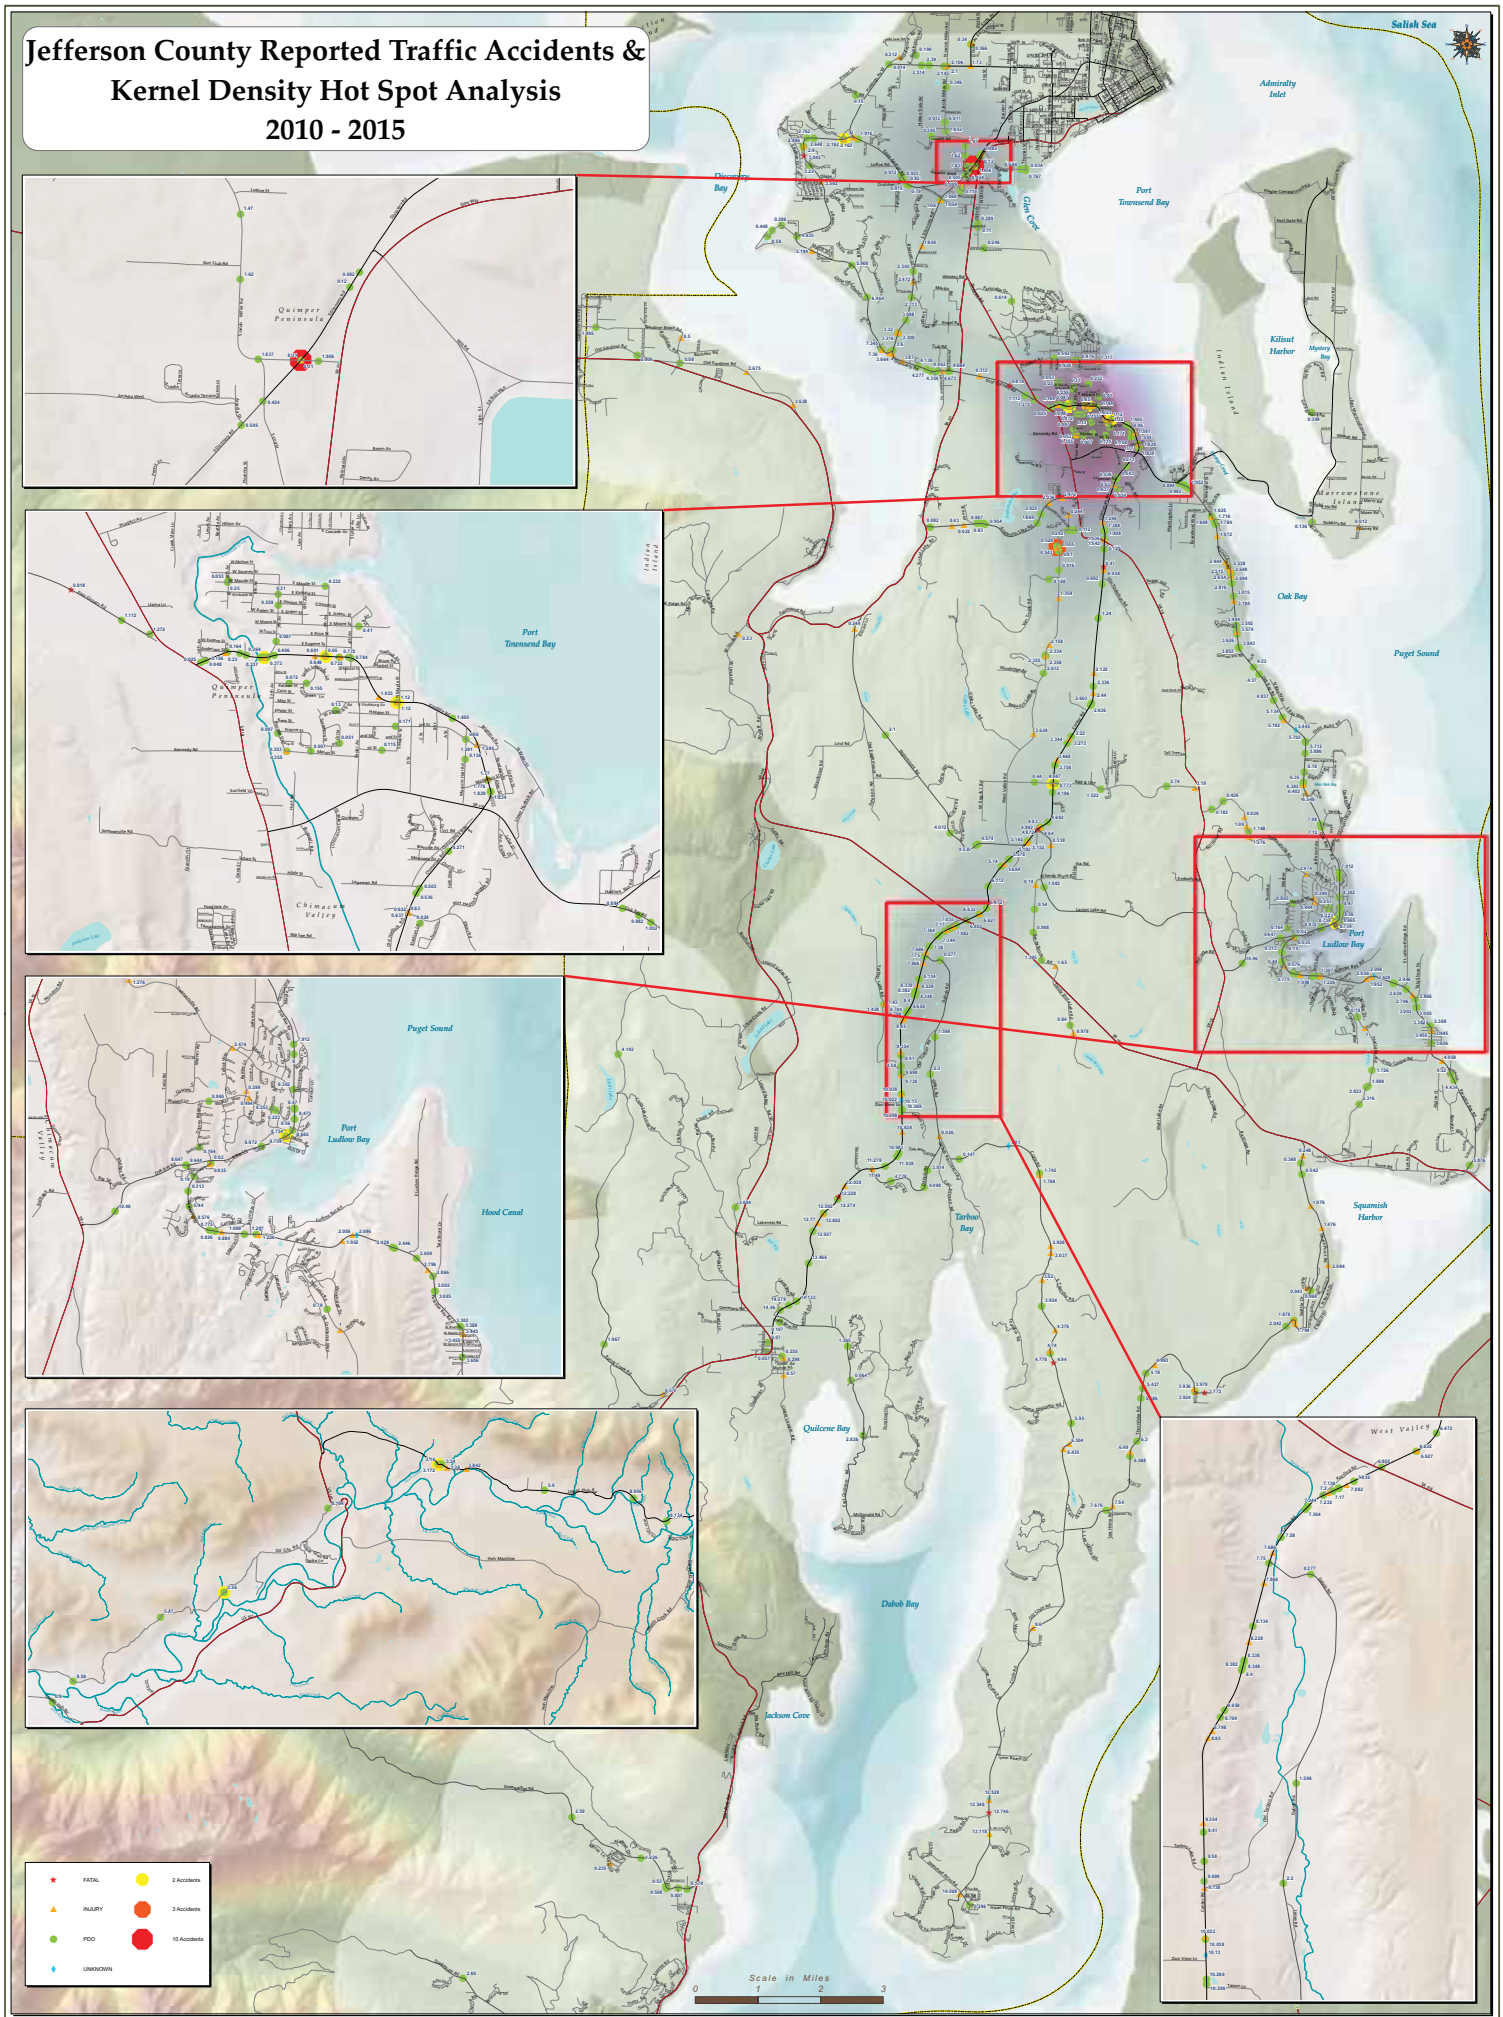

Jefferson County Reported Traffic Accidents & Kernel Density Hot Spot Analysis 2010 - 2015

- ★ FATAL
- 2 Accidents
- ▲ INJURY
- 3 Accidents
- PDD
- 10 Accidents
- UNKNOWN

Scale in Miles
0 1 2 3