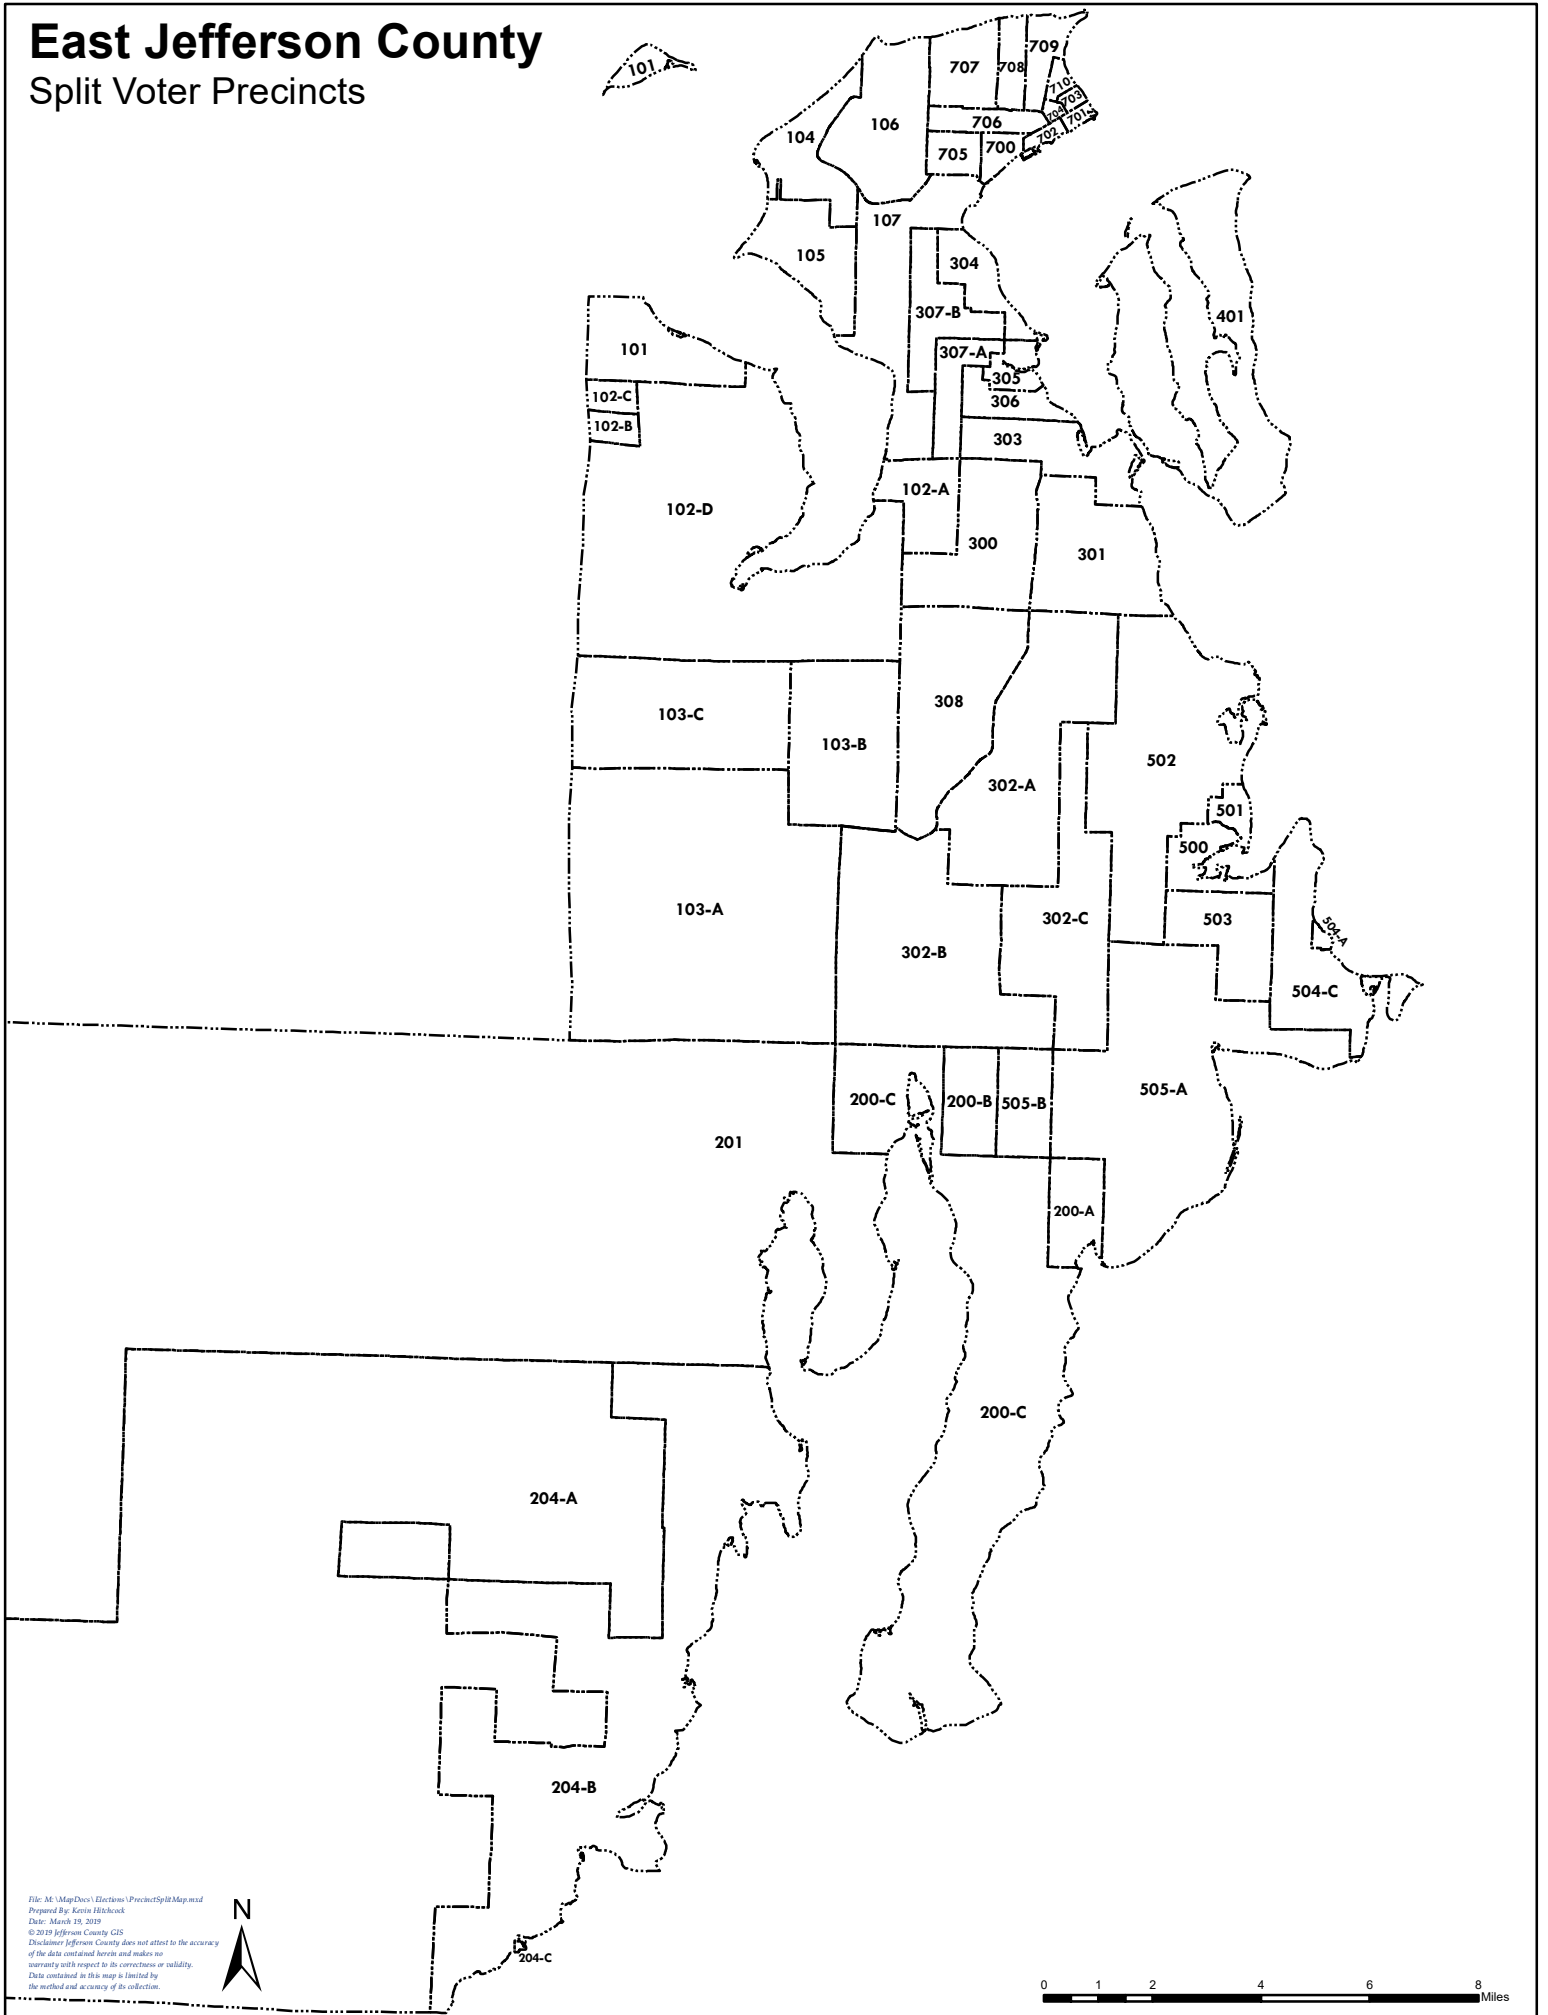

East Jefferson County

Split Voter Precincts