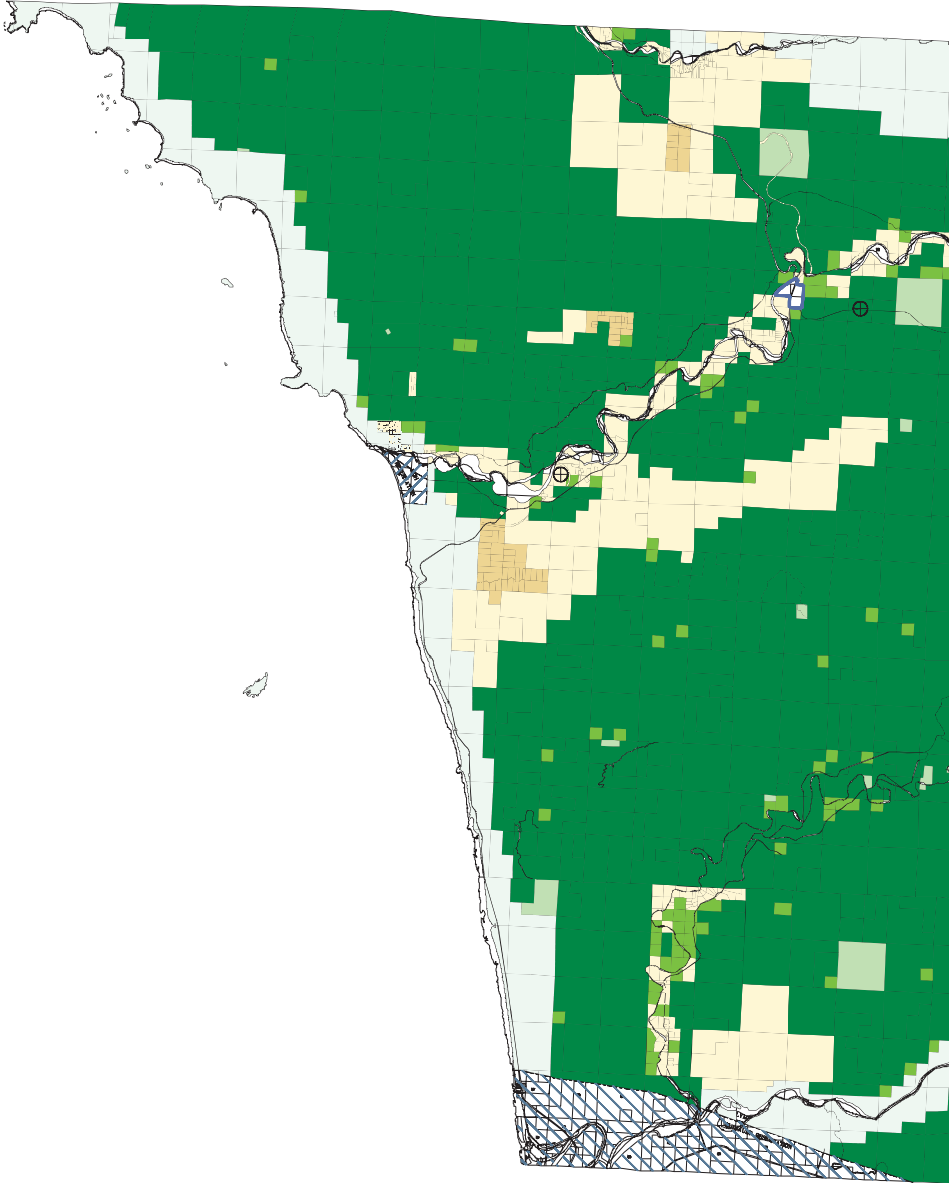

# WEST JEFFE

(scale: 1 inch = )

RANGE 14 W

RANGE 13 W

RANGE 12 W

RANGE 14 W

RANGE 13 W

RANGE 12 W