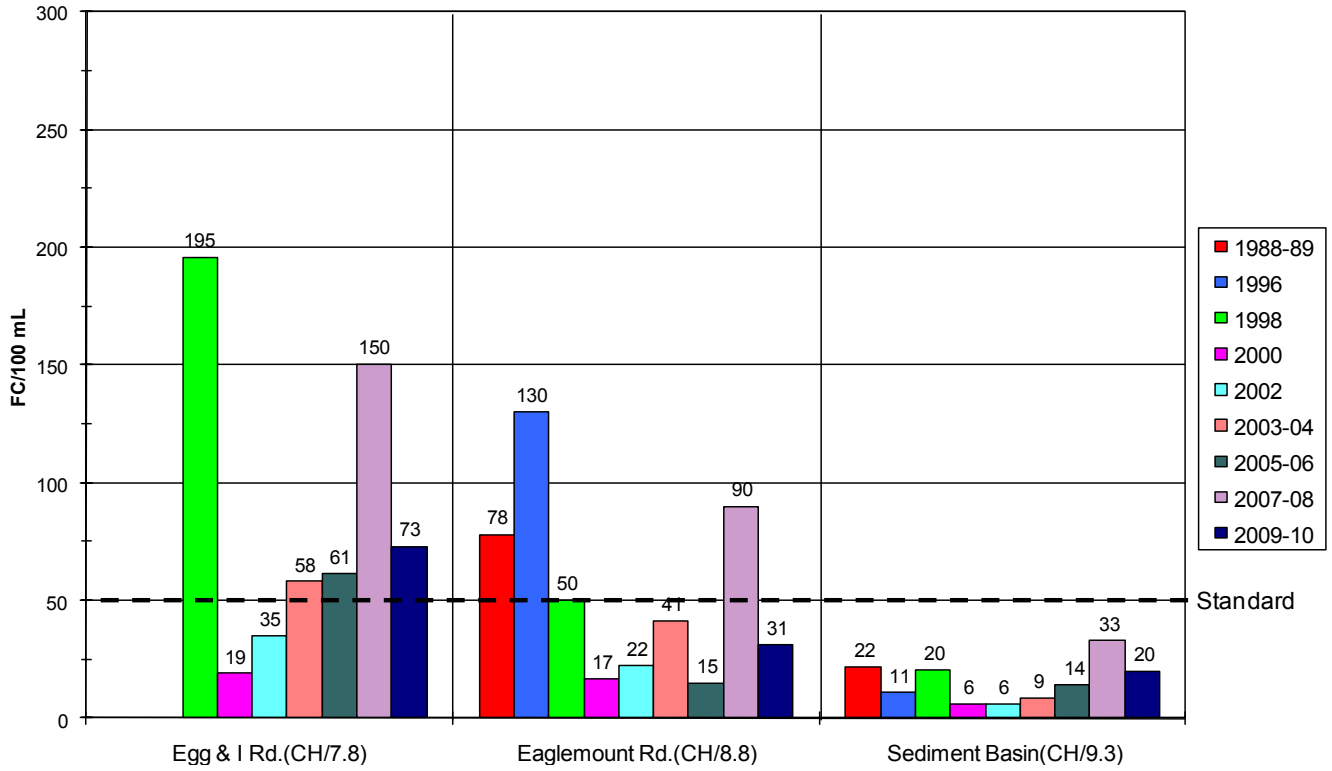

Chimacum Cr. Fecal Coliform Concentration 1988-2010

Fecal Coliform Geometric Mean Concentration Chimacum Creek Main Stem

Fecal Coliform Geometric Mean Concentration Chimacum Creek Main Stem